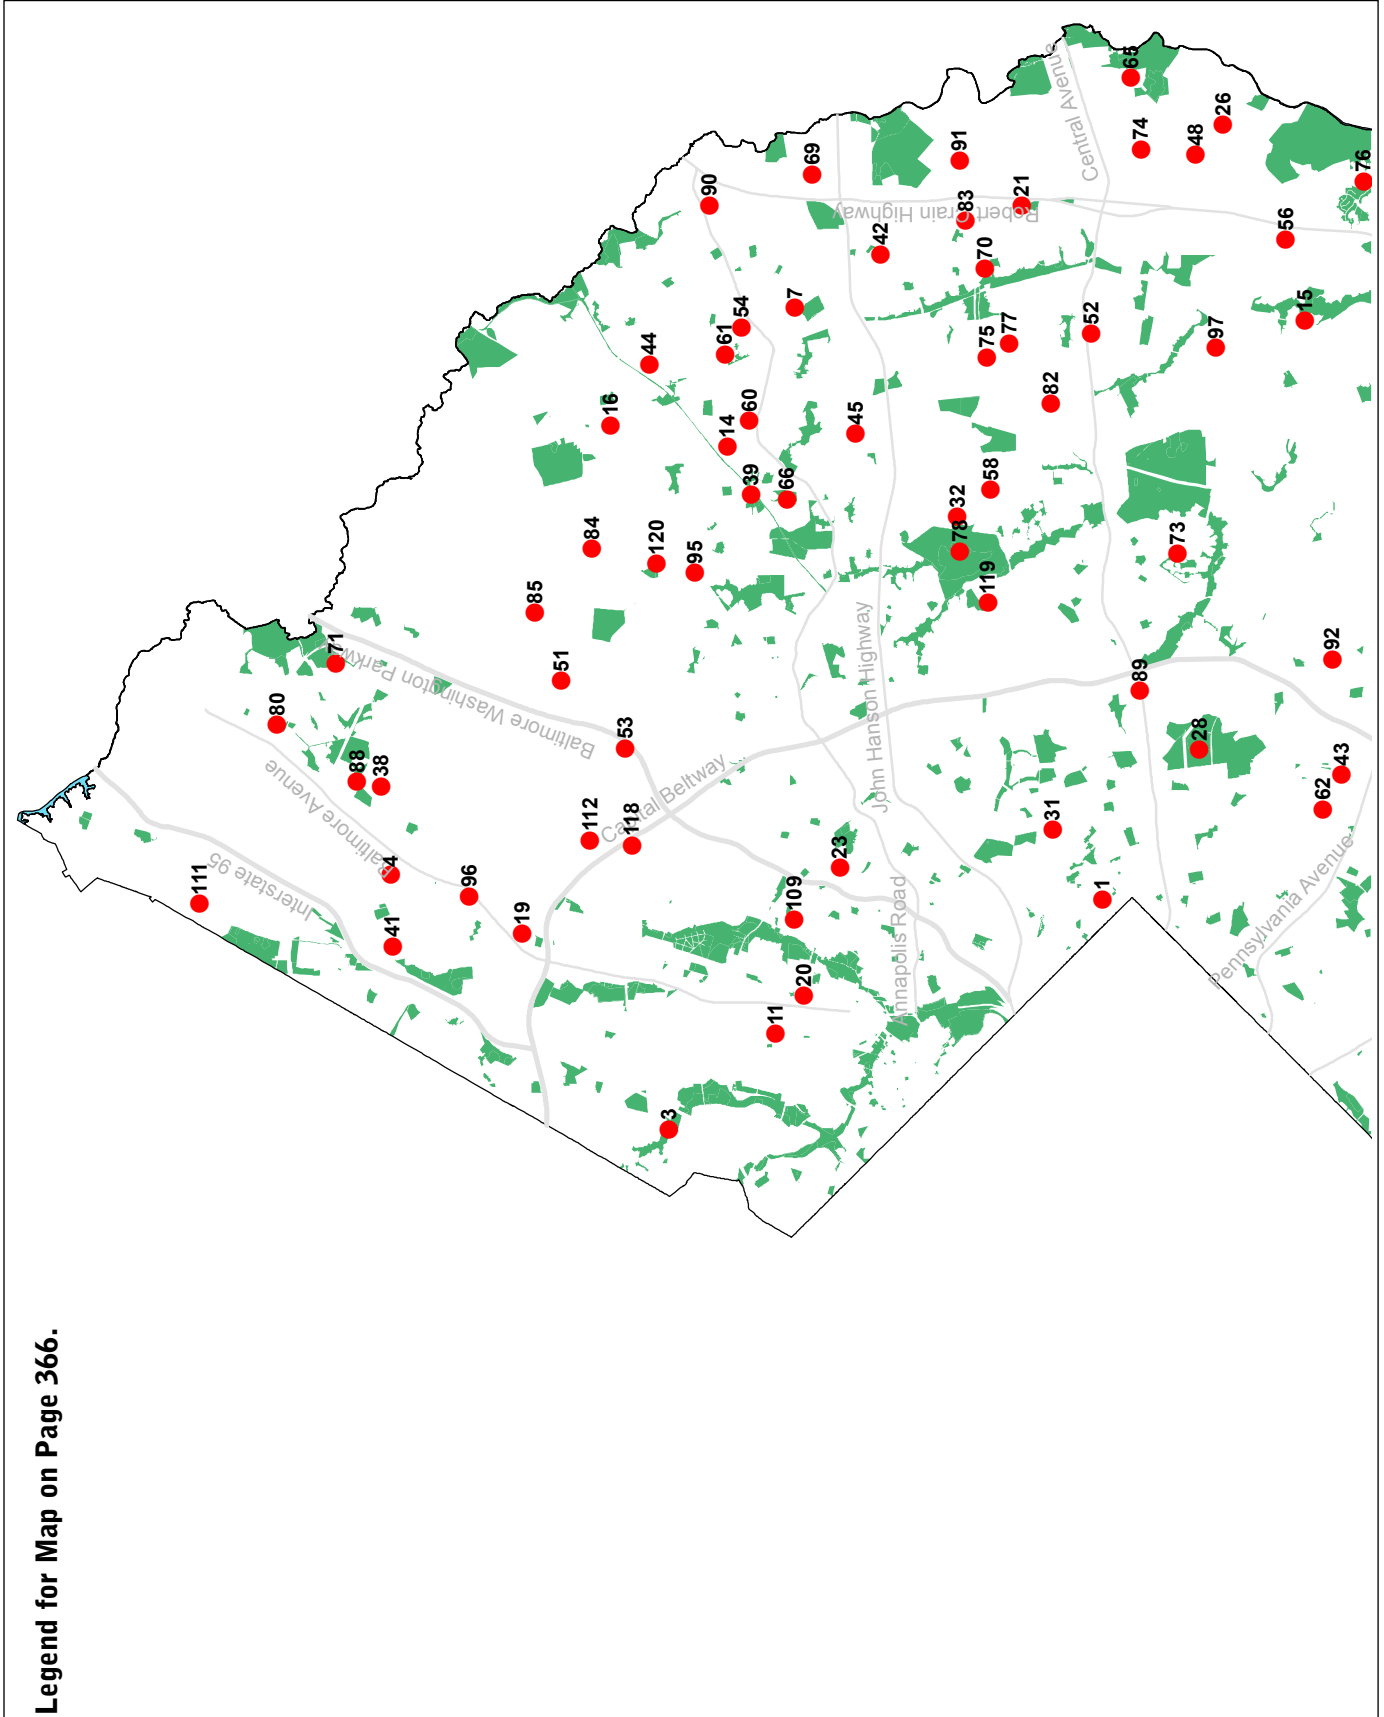

Appendix D • Inventory of Historic Cemeteries

Designation	Site ID	Name of Cemetery
	70	Harvey Family Cemetery (Presley Road near Good Luck Road)
	71A	Duckett Family Cemetery (on Beechfield property—NE intersection of US 50 and MD 193)
	72	Robey Family Cemetery (back yard of 7619 Allendale Drive, Palmer Park)
	72	Berry Family Cemetery (site of Independence plantation, Seat Pleasant)
	72	Hill Family Cemetery (Hill Road, Landover)
	72	Sheriff Family Cemetery (Sheriff Road near MD 202)
	72	Williams-Berry Family Cemetery (near Addison Chapel on MD 214)
	72	Cromwell Grave Site (Sheriff Road, Landover)
	73	Beall Family Cemetery (White House Road near Ritchie)
	73	Berry Family Cemetery (Site of Graden, MD 450, Largo)
	74B	Clark Family Cemetery (US 301 just north of MD 214)
	74B	Jones-Cowman Family Cemetery (Padsworth Farm, Queen Anne Road)
	74B	Smith Family Cemetery (two miles from Queen Anne Bridge, on Queen Anne Road)
	75A	Suit Family Cemetery (unknown location in Forestville)
	75A	Young Family Cemetery (near Oakland on MD 4)
	76B	Pyles Family Cemetery (intersection of Allentown Road and Lanham Lane, Camp Springs)
	77	Soper Family Cemetery (Auth Road, Camp Springs)
	82B	Fenno Family Cemetery (Candy Hill Road, near Naylor)
	82B	Hollyday Family Cemetery (Fenno Road near Nottingham Road, Naylor)
	84	Hatton Family Cemetery (MD 373, four miles southwest of TB)
	85A	Wall Family Cemetery (Lusby Road near Dyson Road and US 301)
	85A	Gywnn Family Cemetery, site of Locust Grove (Accokeek)
	85A	Townshend Family Cemetery (MD 5 near T.B.)
	85B	Townshend-Early Family Cemetery
	86B	Baden Family Cemetery (near Brooks-Myers Church, Naylor)
	86B	Contee Family Cemetery (located at The Valley, Brookfield)
	86B	Waring-Hollyday Family Cemetery (on Noble Oliver farm, Baden-Westwood Road)
	87A	Covington Family Cemetery (Aquasco Farm Road)
	87A	Orme-Dale Family Cemetery (one mile below Horsehead on Horsehead Road)
	87A	Trueman Family Cemetery (Aquasco Road, MD 381, near Aquasco Hardware Store)
	87A	Watson Family Cemetery (east of intersection of MD 381 and MD 382)
	87A	Wilson Family Cemetery (Milltown Landing Road)
	87B	Wall Family Cemetery (near Eagle Harbor)

Historic Cemeteries Survey — 2006

Legend for Map on Page 366.