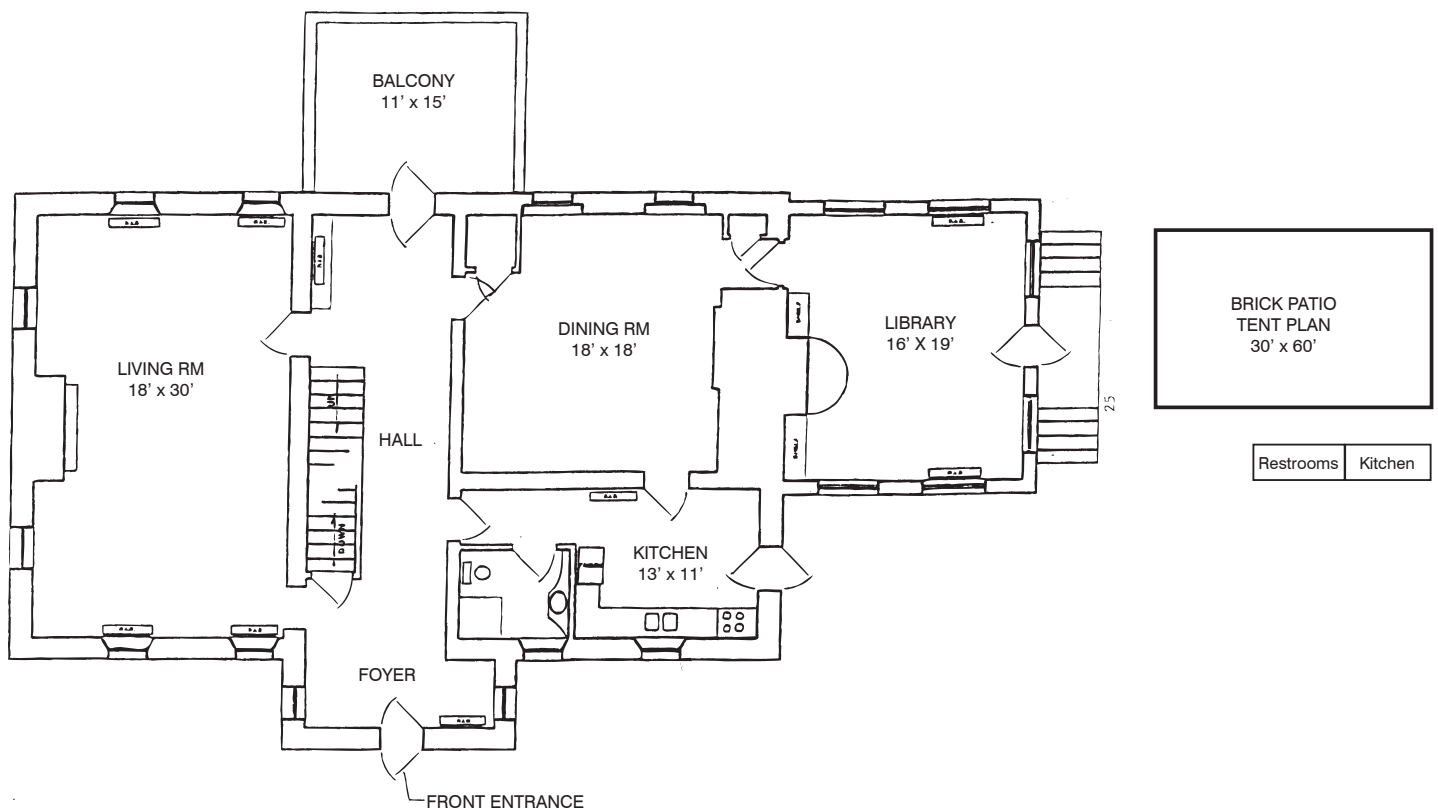

a place for your *Historic* side
BILLINGSLEY HOUSE

6900 Green Landing Road, Upper Marlboro, MD 20772 📞 301-627-0730 🌐 venues.pgparcs.com

TTY (Text Telephone) for customers who are deaf, hard of hearing or have a speech disability 301-699-2544.